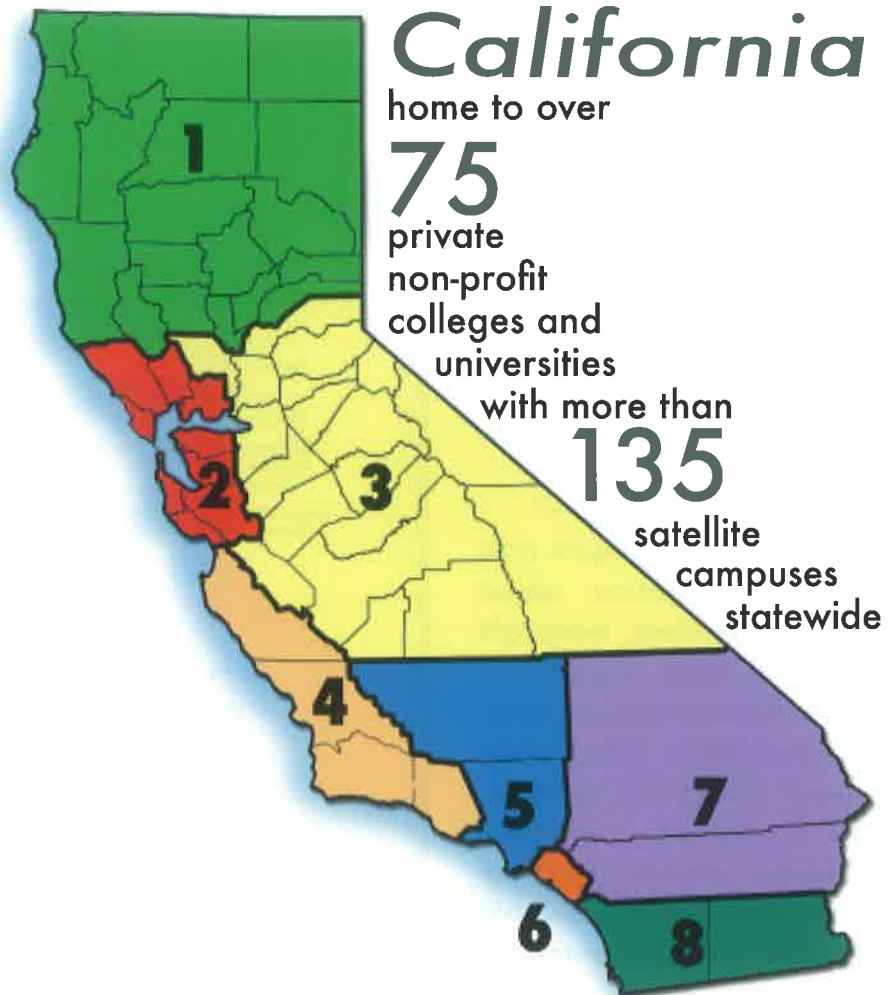

AICCU Colleges & Universities – by Region

1. Northern California – 1

Simpson University Redding

2. S.F. Bay Area – 20

California College of the Arts* San Francisco
 Calif. Institute of Integral Studies San Francisco
 Dominican University of California* San Rafael
 Golden Gate University* San Francisco
 Holy Names University Oakland
 Menlo College Atherton
 Mills College Oakland
 Notre Dame de Namur University Belmont
 Pacific Union College* Angwin
 Palo Alto University Palo Alto
 Saint Mary's College of California* Moraga
 Samuel Merritt College* Oakland
 San Francisco Art Institute San Francisco
 San Francisco Conservatory of Music San Francisco
 Santa Clara University* Santa Clara
 Saybrook University San Francisco
 Sofia University Santa Clara
 (formerly Institute of Transpersonal Psychology)
 Stanford University Stanford
 Touro University California Vallejo
 University of San Francisco* San Francisco

6. Orange – 7

Brandman University* Irvine
 Chapman University Orange
 Concordia University Irvine Irvine
 Hope International University* Fullerton
 Laguna College of Art & Design* Laguna Beach
 Soka University Aliso Viejo
 Vanguard University Costa Mesa

7. Riverside/ San Bernardino – 4

California Baptist University Riverside
 La Sierra University Riverside
 Loma Linda University Loma Linda
 University of Redlands* Redlands

8. San Diego/Imperial – 5

Alliant International University* San Diego
 National University* La Jolla
 Point Loma Nazarene University* San Diego
 San Diego Christian College El Cajon
 University of San Diego San Diego

California
 home to over
75
 private
 non-profit
 colleges and
 universities
 with more than
135
 satellite
 campuses
 statewide

*See school website for satellite locations.